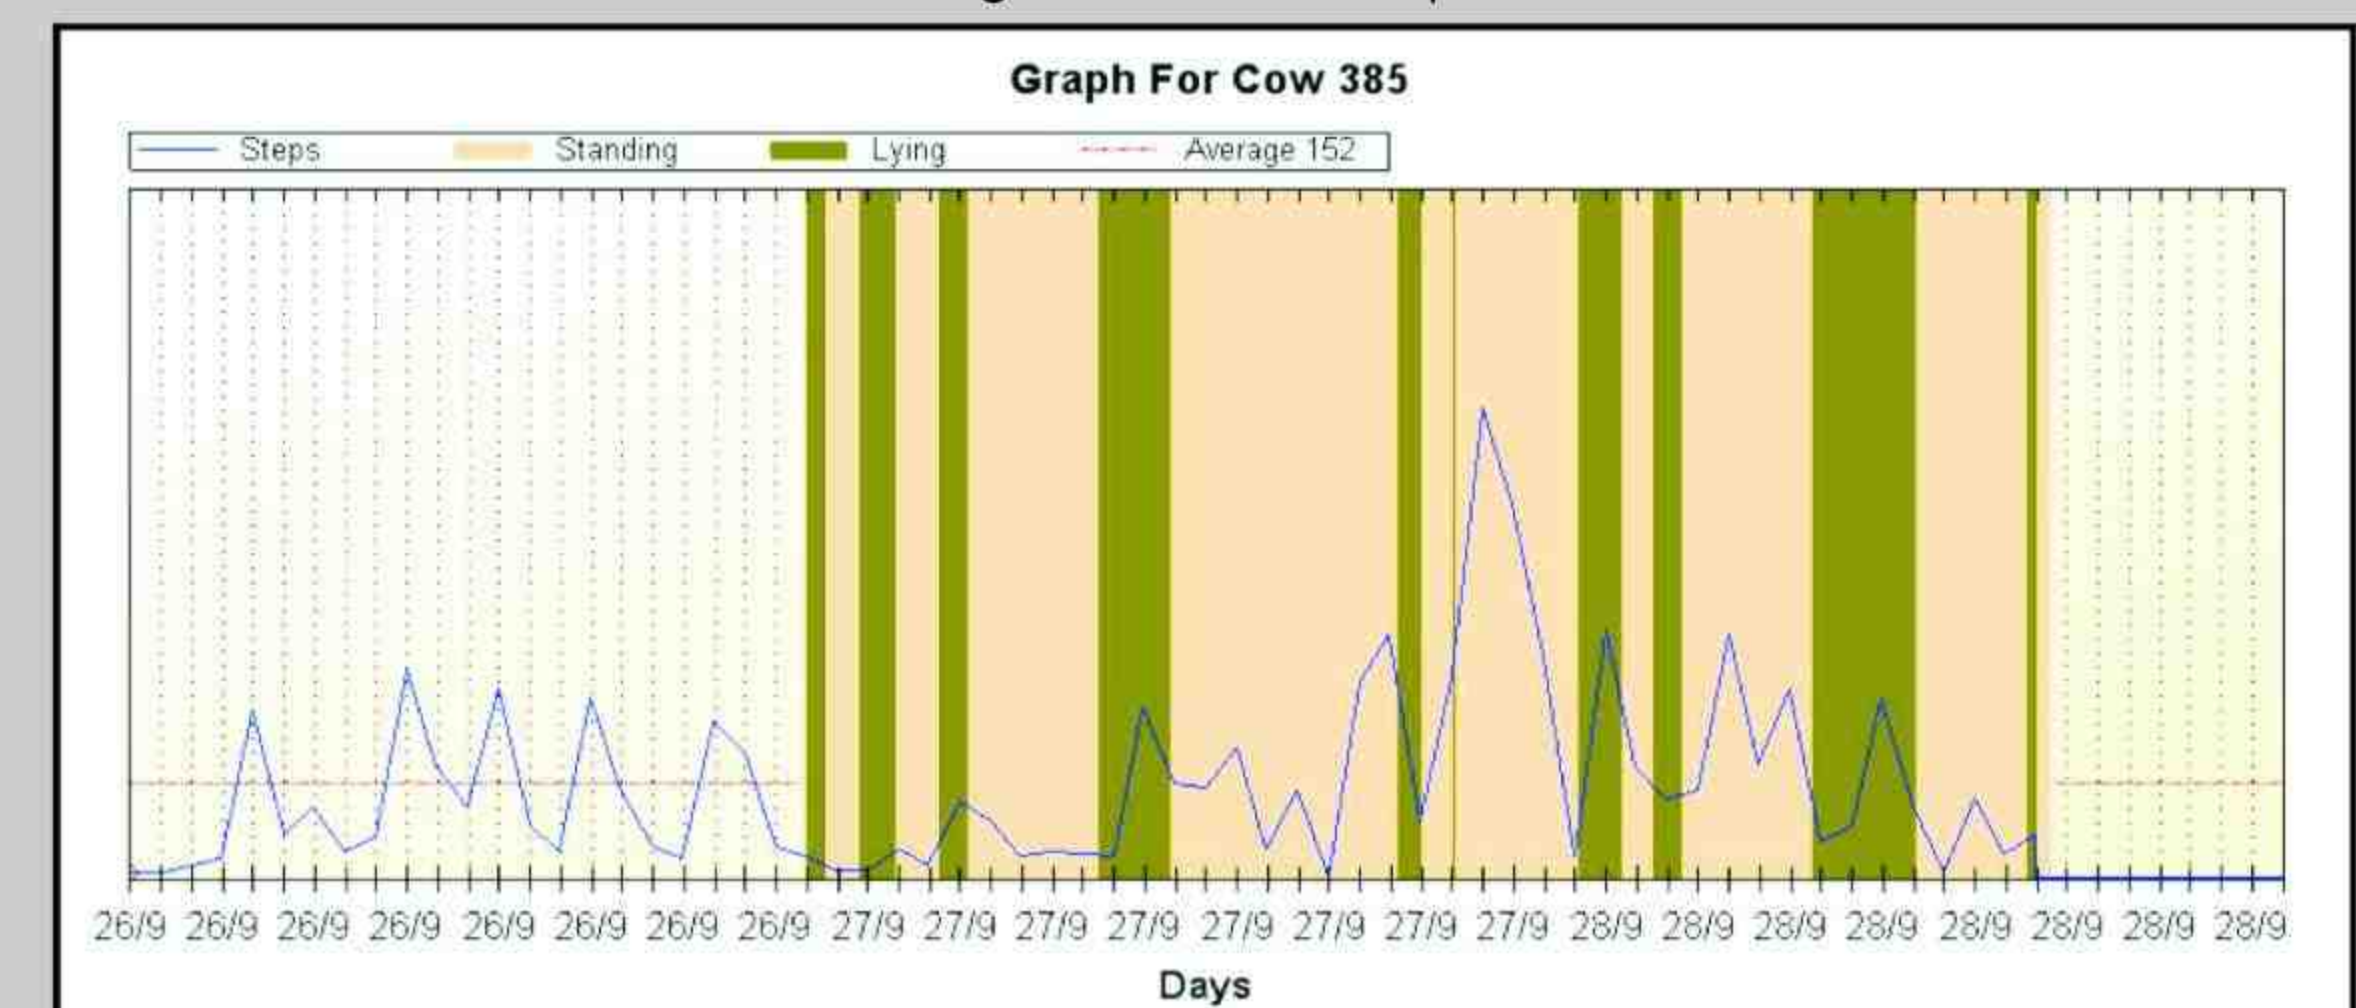

c. Connection box

- The interface between receiver and the computer - USB
- Works with 24V AC (comes with adapter 110/24v)

legend Software Track a Cow

Reports

- Ready for service - Cows in-heat that are ready for insemination.
- Suspected for in-heat - Cows with high activity that are suspected to be in-heat.
- Cows in-heat - Cows with in heat or insemination event.
- Irregular behaviour - Exceptions of low activity cows, high activity and activity related to certain hours or animal conditions.
- Daily average steps per hour over the lactation.

Graphs

- Activity in a convenient sliding window. Resolution scale: 1, 2, 4, 6, 8, 12, 24 hours, up to 60 days history.
- Posture (lying/standing) graph in combination with activity.
- Selected lactation.
- Multiple lactations.

High Resolution Graph

Lying/Standing and Activity Graph

legend Pedometer Track a Cow

Health and Fertility Monitoring:

- Reports showing the status of the animals (dry off date, heat date, and pregnancy diagnosis)
- Herd treatment reports for CIDR, PMSG, and insemination
- Calving report
- Reporting showing irregularities in activities and milking