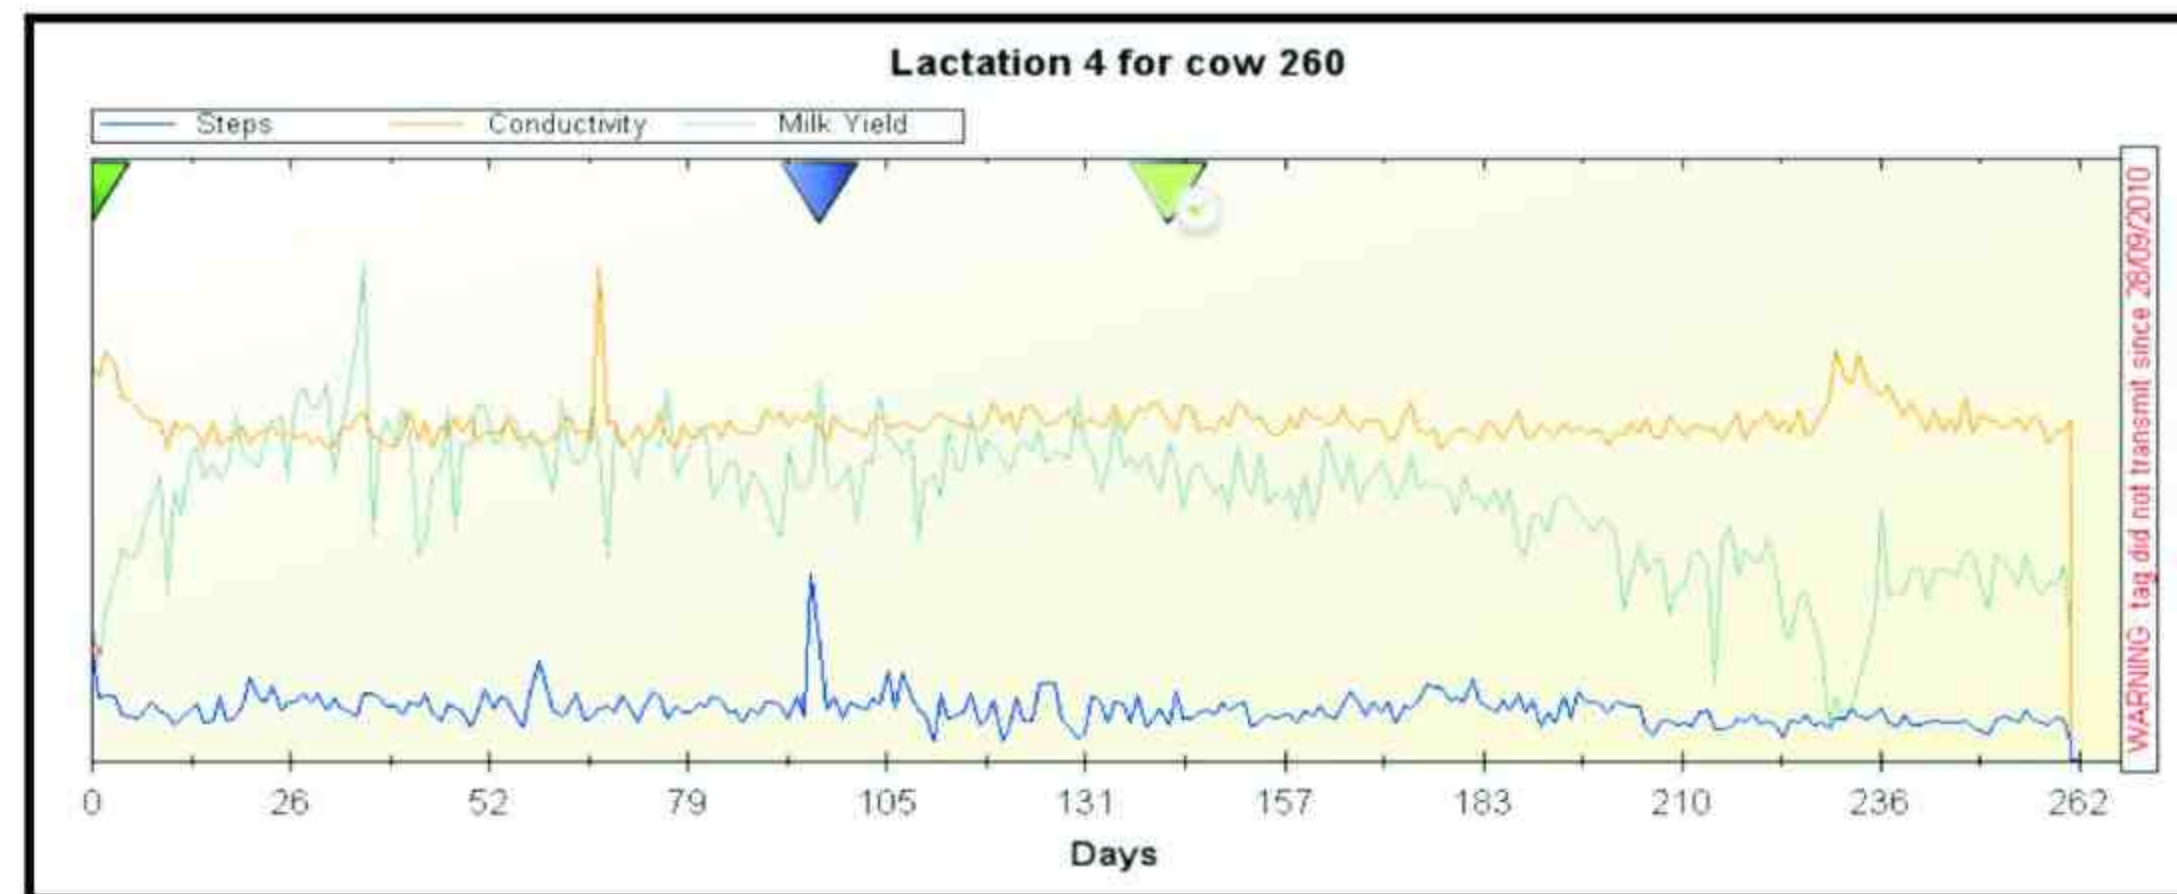

Graphs

- Activity in a convenient sliding window. Resolution scale: 1, 2, 4, 6, 8, 12, 24 hours, up to 60 days history.
- Posture (lying/standing) graph in combination with activity.
- Selected lactation.
- Multiple lactations.

High Resolution Graph

Lying/Standing and Activity Graph

legend Pedometer Track a Cow

Health and Fertility Monitoring:

- Reports showing the status of the animals (dry off date, heat date, and pregnancy diagnosis)
- Herd treatment reports for CIDR, PMSG, and insemination
- Calving report
- Reporting showing irregularities in activities and milking