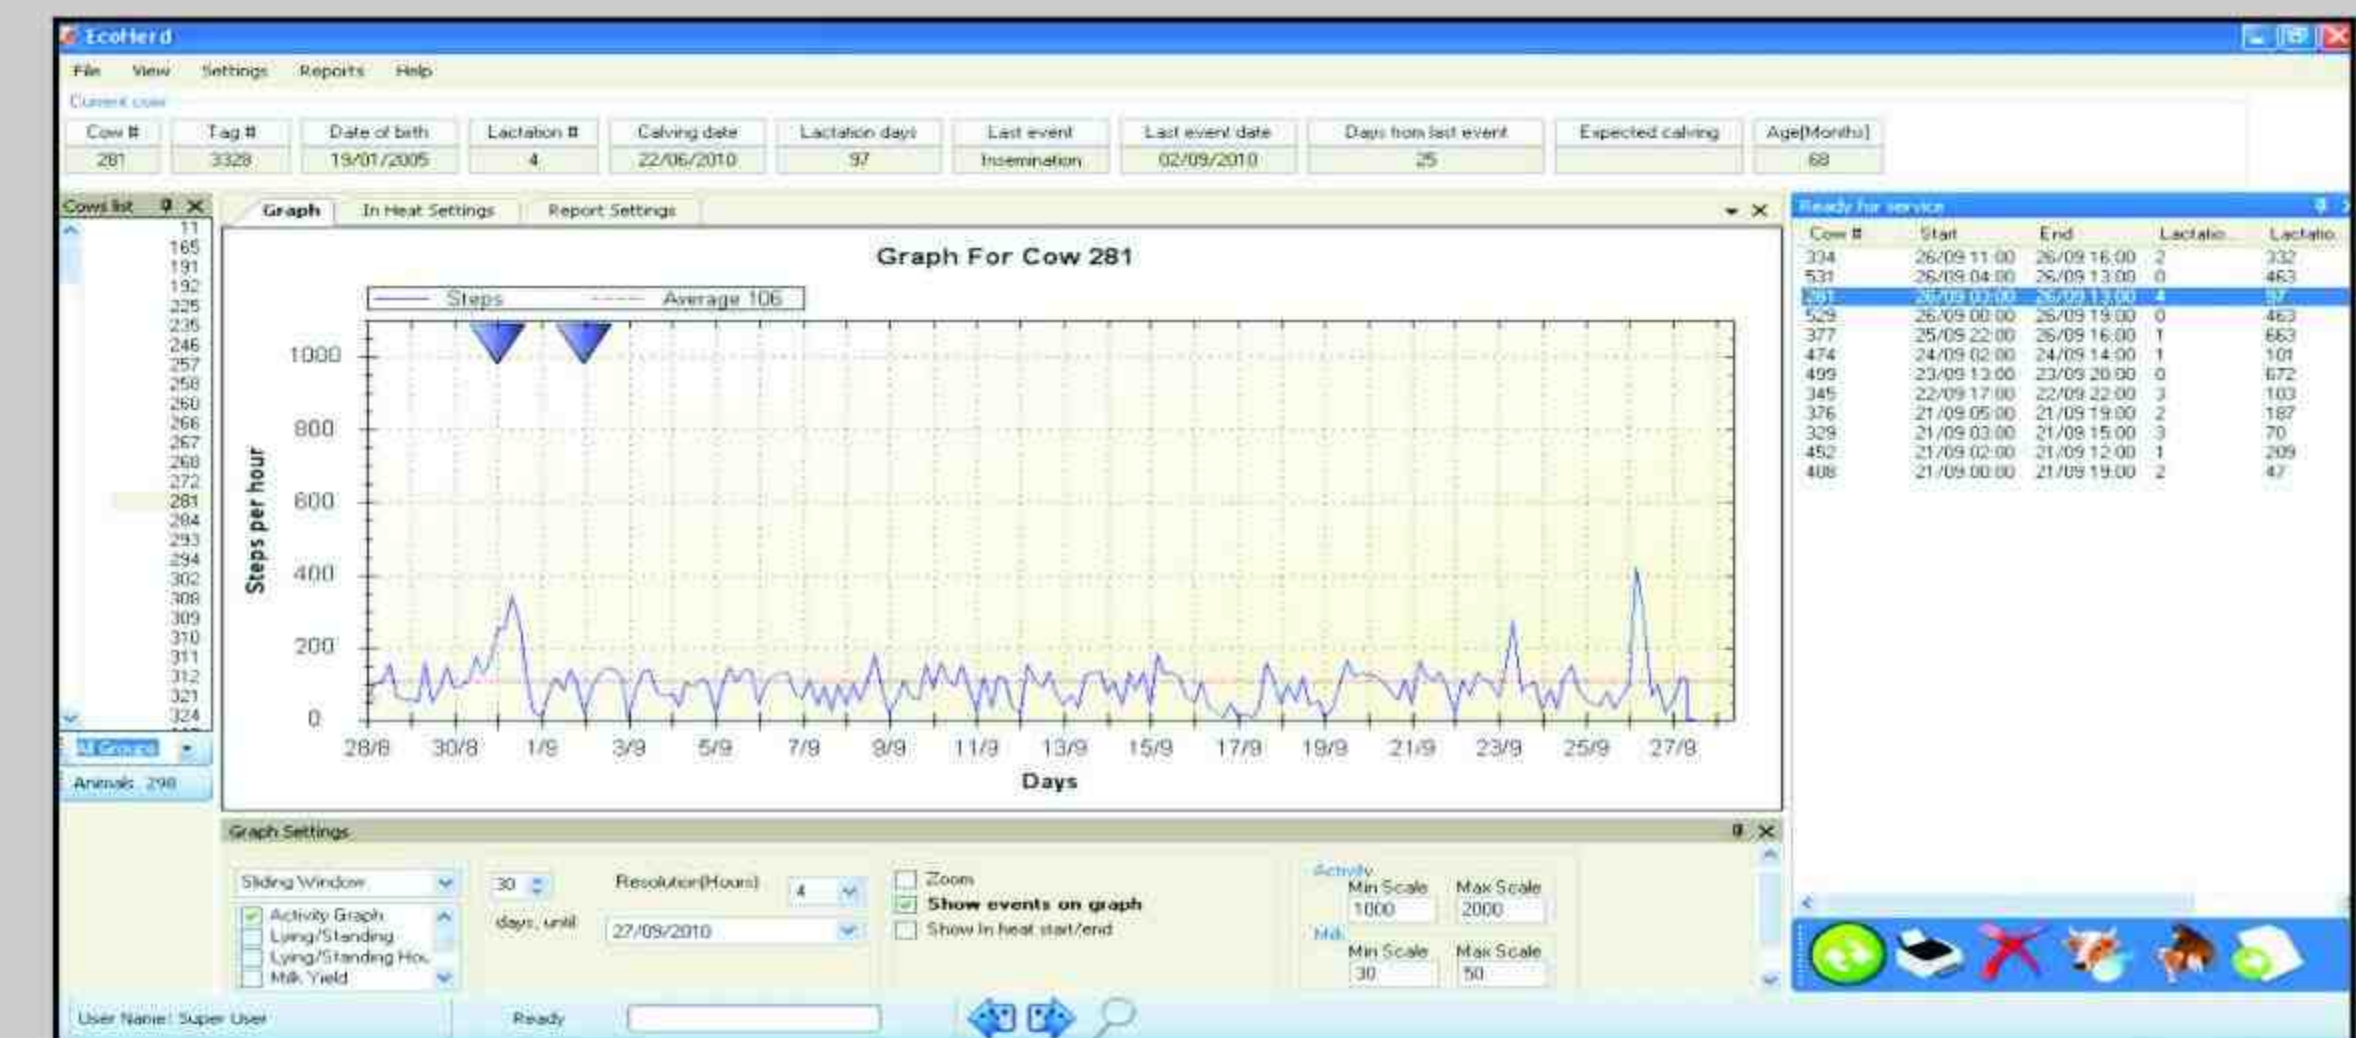

c. Connection box

- The interface between receiver and the computer - USB
- Works with 24V AC (comes with adapter 110/24v)

legend Software Track a Cow

Reports

- Ready for service - Cows in-heat that are ready for insemination.
- Suspected for in-heat - Cows with high activity that are suspected to be in-heat.
- Cows in-heat - Cows with in heat or insemination event.
- Irregular behaviour - Exceptions of low activity cows, high activity and activity related to certain hours or animal conditions.
- Daily average steps per hour over the lactation.

Graphs

- Activity in a convenient sliding window. Resolution scale: 1, 2, 4, 6, 8, 12, 24 hours, up to 60 days history.
- Posture (lying/standing) graph in combination with activity.
- Selected lactation.
- Multiple lactations.

High Resolution Graph

Lying/Standing and Activity Graph

legend Pedometer Track a Cow

Health and Fertility Monitoring:

- Reports showing the status of the animals (dry off date, heat date, and pregnancy diagnosis)
- Herd treatment reports for CIDR, PMSG, and insemination
- Calving report
- Reporting showing irregularities in activities and milking